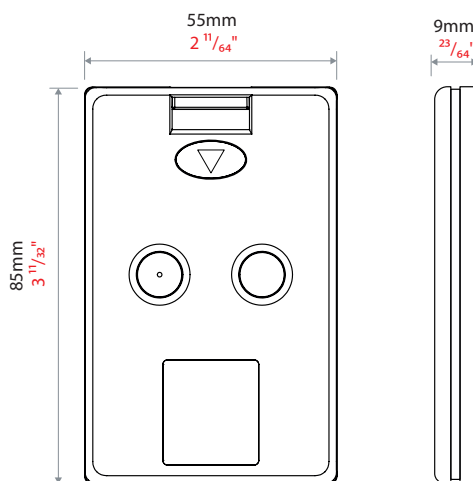

Material Plastic

Electrical

Frequency	125kHz
Wireless frequency	2.4GHz

Environment

Operating Temperature	0°C - +55°C
Moisture resistance	No

Dimensions

Sales Codes

Net2 - Hands free Keycard	690-333
---------------------------	---------